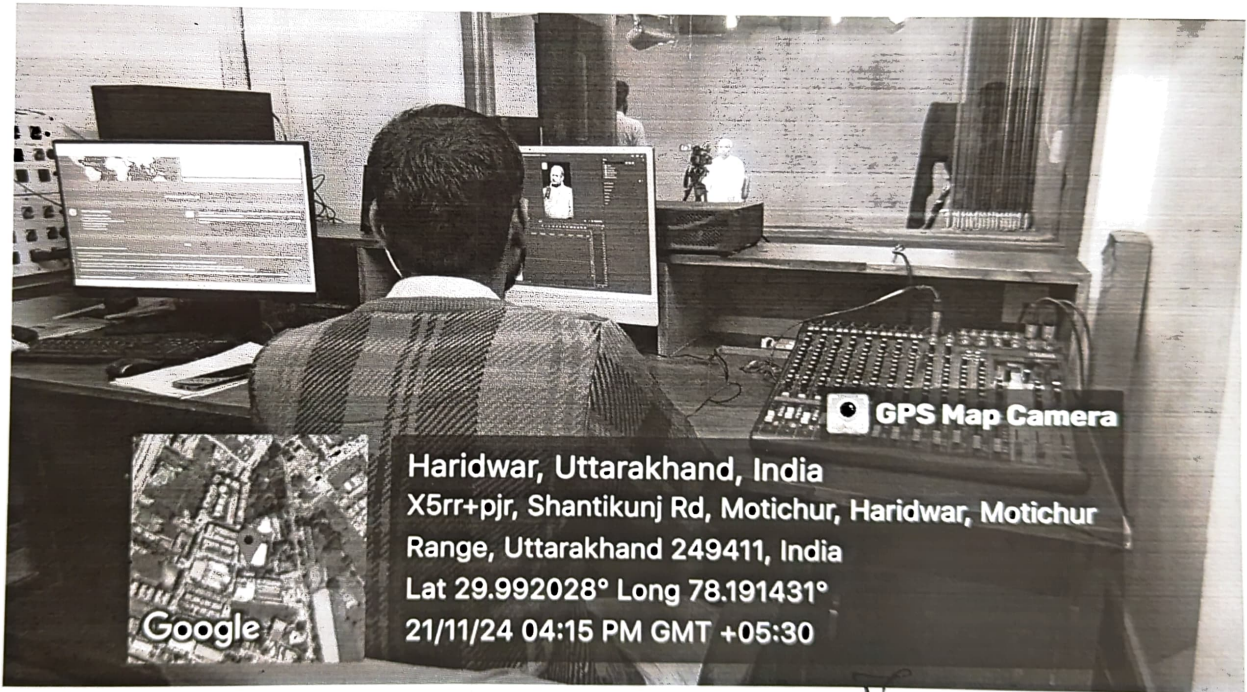

PCR Room

Haridwar, Uttarakhand, India
X5rr+pjr, Shantikunj Rd, Motichur, Haridwar, Motichur
Range, Uttarakhand 249411, India
Lat 29.992028° Long 78.191431°
21/11/24 04:15 PM GMT +05:30

Google

GPS Map Camera

Sewany
Registrar

Dev Chaudhary Vaidya Vidyalaya
Shantikunj, Haridwar, Uttarakhand, India